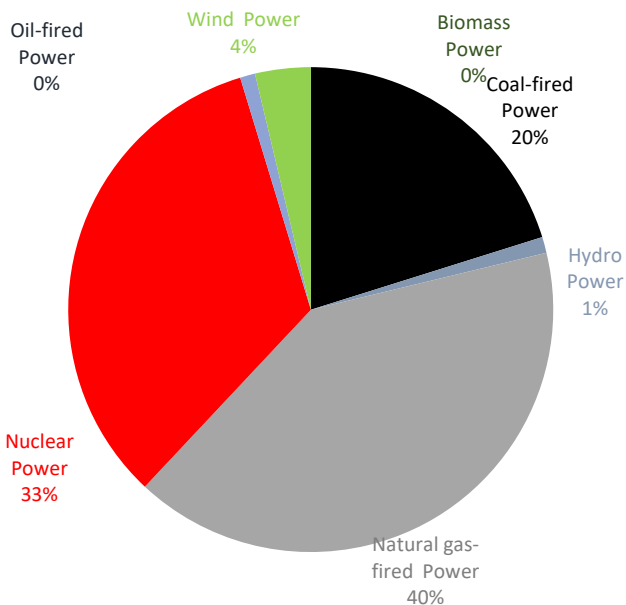

Sources of Electricity*	Percentage of Total
Biomass Power	0%
Coal-fired Power	20%
Hydro Power	1%
Natural gas-fired Power	40%
Nuclear Power	33%
Oil-fired Power	0%
Solar Power	1%
Wind Power	4%
Other Resources	1%
Unknown resources purchased from other companies	0%
<b>Total</b>	<b>100%</b>

**Sources of Electricity Supplied for the 12 months ending September 30, 2022**

AVERAGE AMOUNTS OF EMISSIONS AND AMOUNT OF NUCLEAR WASTE** per 1000 kilowatt-hours (kWh) produced from known sources for the 12 months ending September 30, 2022	
Carbon dioxide	807.9694
Nitrogen oxides	0.3347
Sulfur dioxide	0.4463
High level nuclear waste	Unknown
Low level nuclear waste	Unknown